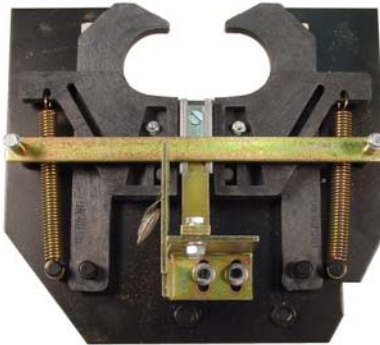

**PSSEV247385 - L.H.
PSSEV247386 - R.H.**

HANDRAIL ENTRY
CONTACT ASS'Y

PSSEH498547