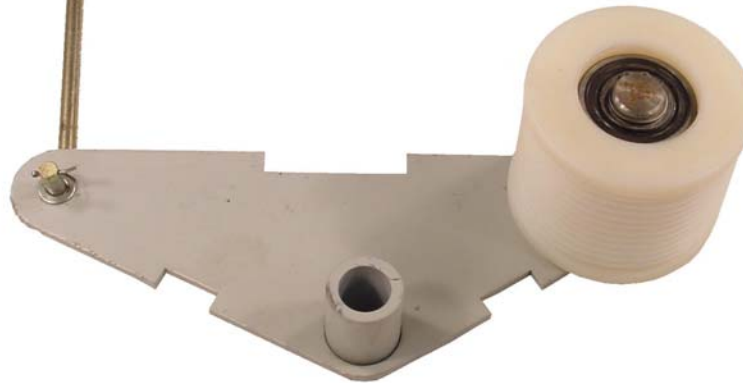

HANDRAIL LEVER ASSEMBLY

PSSCH394007