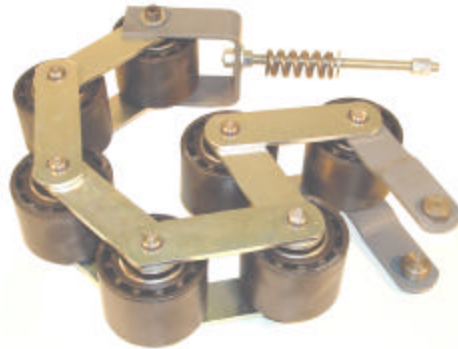

HANDRAIL DRIVE SPROCKETS	
Description	Precision #
GLASS BALUSTRADE	
BULL GEAR SINGLE #80 WITH 32 TEETH - SPLIT	PM67098
BULL GEAR DOUBLE #80 WITH 32 TEETH - SPLIT	PM60923
BULL GEAR SINGLE #100 WITH 30 TEETH - SPLIT	PM59011
DRIVE SHAFT SINGLE #80 WITH 29 TEETH - SPLIT	PM67095
DRIVE SHAFT DOUBLE #80 WITH 29 TEETH - SPLIT	PMP32973001
DRIVE SHAFT SINGLE #100 WITH 23 TEETH - SPLIT	PMP32976001
IDLER SINGLE #80 WITH 22 TEETH	PM67096
IDLER DOUBLE #80 WITH 22 TEETH	PM60400
IDLER SINGLE #100 WITH 17 TEETH	PM59060
SOILID BALUSTRADE	
BULL GEAR SINGLE #80 WITH 35 TEETH	PM59411
DRIVE SHEAVE SINGLE #80 "BOLT -ON"	PM46765

MONTGOMERY HANDRAIL PARTS STEP / WALKWAY FLANGE KITS

HANDRAIL DRIVE SHEAVE

MONTGOMERY 25 1/2" **PM44460**
 MONTGOMERY 30" **PM67107003**
 "ON EXCHANGE"

HANDRAIL DRIVE CLUSTER

HANDRAIL CLUSTER 7 ROLLER **PMP521121001**
 HANDRAIL CLUSTER 27 ROLLER **PMP27057**

 HANDRAIL CLUSTER 7 ROLLER **PMP521122001**
 WITH SOLID SIDE BARS

STEP & WALKWAY FLANGE KITS

<p style="text-align: center;">PMP27266</p>  <p style="text-align: center;">STEP FLANGE KIT COARSE THREAD WITH 4" X 7/8" ROLLER</p>	<p style="text-align: center;">PMP29864</p>  <p style="text-align: center;">STEP FLANGE KIT FINE THREAD WITH 4" X 7/8" ROLLER</p>	<p style="text-align: center;">PMP27166</p>  <p style="text-align: center;">WALKWAY FLANGE KIT FINE THREAD WITH 3" X 7/8" ROLLER</p>
<p style="text-align: center;">HEAVY DUTY STEP FLANGE KITS</p> <p>STEP FLANGE KIT HD - FINE THREAD WITH 4" X 1 1/8" ROLLER PMP29865</p>		

MONTGOMERY STEP CHAINS

STANDARD STEP CHAIN

1 (ONE) STEP SECTION **PM67883**
 6 (SIX) STEP SECTION **PM67884**
 "SOLD IN PAIRS"

GLASS STEP CHAIN

1 (ONE) STEP SECTION **PMA42861**
 6 (SIX) STEP SECTION **PMA42860**
 "SOLD IN PAIRS"