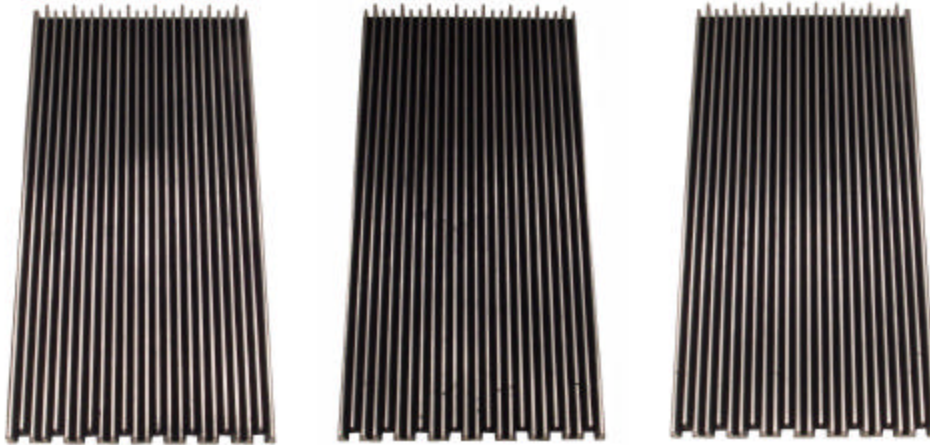

MONTGOMERY STEP TREADS

MONTGOMERY TREADS	
Description	Precision #
RECESSED FRAME TREAD - LEFT SIDE	PM67371002
RECESSED FRAME TREAD - CENTER PC.	PM67370002
RECESSED FRAME TREAD - RIGHT SIDE	PM67372002
"RECESSED FRAME TREADS HAVE STUDS"	
STEP TREAD STUD - TWIST OFF	PM29255
STEP TREAD CUP WASHER	PM67373
STEP TREAD FLANGE NUT	PM68228002
FLUSH FRAME TREADS - LEFT SIDE	PMB29103
FLUSH FRAME TREADS - CENTER PC.	PMB29102
FLUSH FRAME TREADS - RIGHT SIDE	PMB29104
"FLUSH FRAME TREADS HAVE SCREW HOLES"	
STEP TREAD SCREW	PM27917
STEP TREAD NUT	PM46662003
CENTER TREAD QUANTITIES :	
5E UNIT = 3 CENTERS	
4E UNIT = 2 CENTERS	
3E UNIT = 1 CENTERS