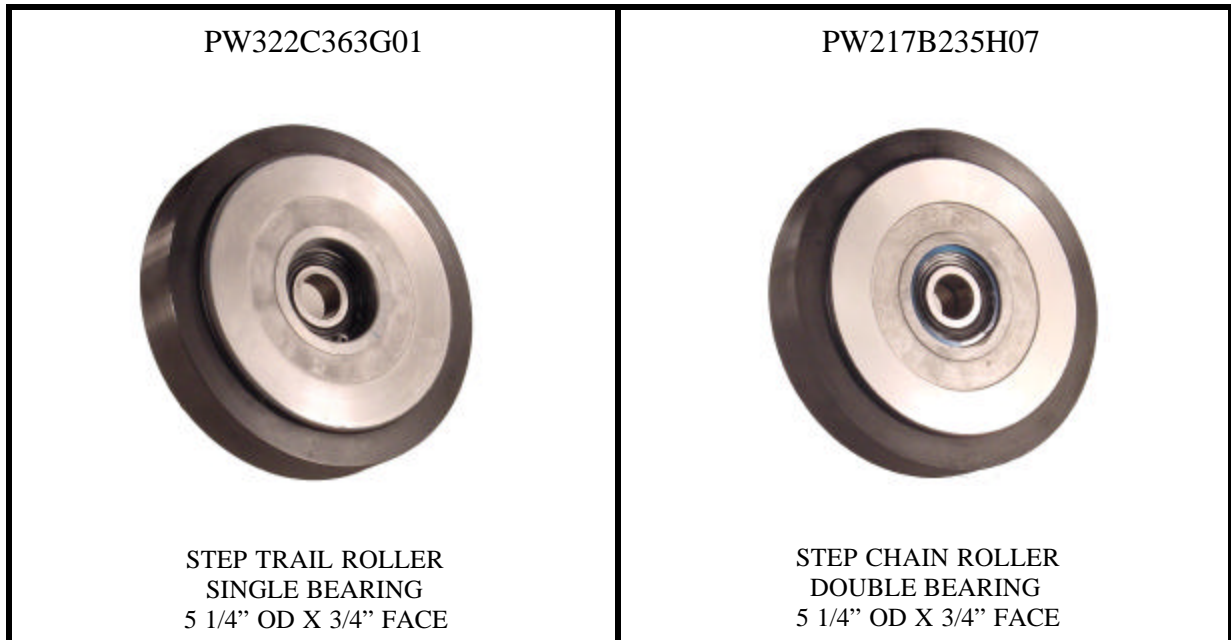

WESTINGHOUSE
DEMARCATION O-RING

DEMARCATION COUNT PER STEP

32” UNITS - ONE LEFT, ONE LONG CENTER, ONE SHORT CENTER, AND ONE RIGHT.

48” UNITS - ONE LEFT, TWO LONG CENTER, THREE SHORT CENTER, AND ONE RIGHT.

WESTINGHOUSE "M" UNIT ROLLERS / STEP CHAINS

"M" UNIT STEP CHAINS	
Description	Precision #
STEP CHAIN - 3.2" PITCH (5 LINKS PER STEP)	
STEP CHAIN ONLY - 6 AXLE SECTION	PW103D750G01
STEP CHAIN ONLY- 1 AXLE SECTION	PW103D750G03
COMPLETE STEP CHAIN - 3.2" PITCH (5 LINKS PER STEP)	
"SOLD ASSEMBLED WITH AXLES, ROLLERS , BUSHINGS"	
STEP CHAIN 32" - 6 AXLE SECTION	PW103D750CM632
STEP CHAIN 32" - 2 AXLE SECTION	PW103D750CM232
STEP CHAIN 32" - 1 AXLE SECTION	PW103D750CM132
STEP CHAIN 48" - 6 AXLE SECTION	PW103D750CM648
STEP CHAIN 48" - 2 AXLE SECTION	PW103D750CM248
STEP CHAIN 48" - 1 AXLE SECTION	PW103D750CM148