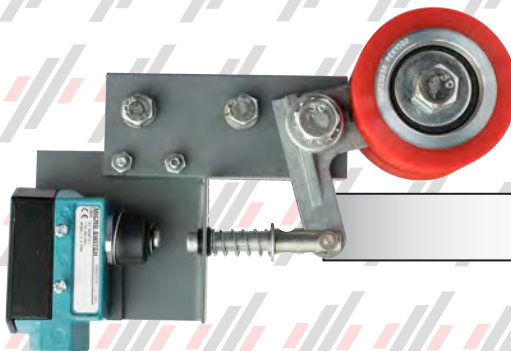

PM0100302

HR ENTRY DEVICE - LEFT "PLASTIC DOOR STYLE" - MONTGOMERY ESCALATOR

PM0100501

STEP LEVEL DEVICE - 3E ESCALATOR

PM0100502

STEP LEVEL DEVICE - 4E ESCALATOR

PM0100503

STEP LEVEL DEVICE - 5E ESCALATOR