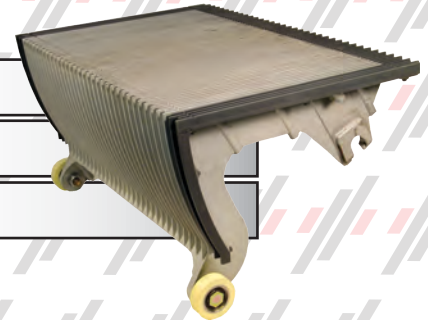

PMP32639322

STEP - 3E CAST SILVER w/YELLOW DEMARCATIONS - E5000 ESCALATOR

PMP32639321

STEP - 3E CAST SILVER w/BLACK DEMARCATIONS - E5000 ESCALATOR

PMP32639320

STEP - 3E CAST SILVER w/NO DEMARCATIONS SUPPLIED - E5000 ESCALATOR