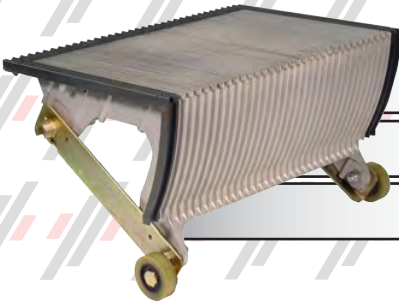

PMP32651022

STEP - 4E CAST SILVER w/YELLOW DEMARCATIONS - E-SERIES HR ESCALATOR

PMP32651021

STEP - 4E CAST SILVER w/BLACK DEMARCATIONS - E-SERIES HR ESCALATOR

PMP32651020

STEP - 4E CAST SILVER w/NO DEMARCATIONS SUPPLIED - E-SERIES HR ESCALATOR

PMP32652012

STEP - 5E CAST BLACK w/YELLOW DEMARCATIONS - E-SERIES HR ESCALATOR

PMP32652011

STEP - 5E CAST BLACK w/BLACK DEMARCATIONS - E-SERIES HR ESCALATOR

PMP32652010

STEP - 5E CAST BLACK w/NO DEMARCATIONS SUPPLIED - E-SERIES HR ESCALATOR