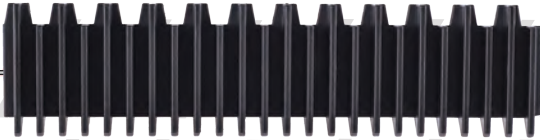

PM69463101 (BLACK)
DEMARCATION TREAD - LEFT
MONTGOMERY ESCALATOR

PM69464101 (BLACK)
DEMARCATION TREAD - RIGHT
MONTGOMERY ESCALATOR

PM69465101 (BLACK)
DEMARCATION TREAD - CENTER
MONTGOMERY ESCALATOR