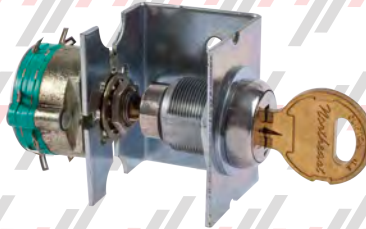

PM60427
STEP GUIDE - E SERIES/E5000 UNITS

PMA32120
STEP GUIDE - HR ESCALATOR

Electrical Components

PM0500401
SWITCH - PUSH / PULL
MONTGOMERY ESCALATOR

PMP25024
KEY SWITCH - HR ESCALATOR

PMP23893
E-STOP - COVER ASSEMBLY
MONTGOMERY ESCALATOR