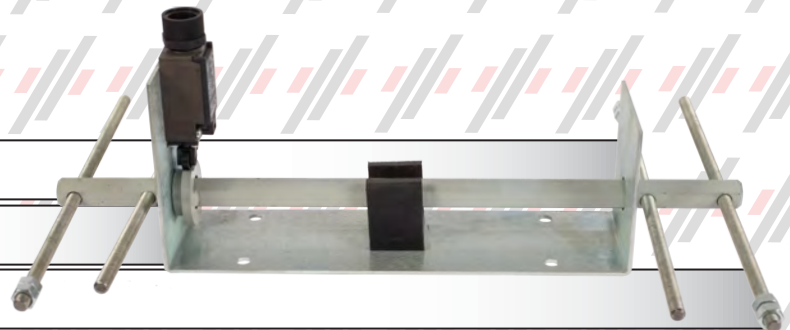

PM0100302

HR ENTRY DEVICE - LEFT "PLASTIC DOOR STYLE" - MONTGOMERY ESCALATOR

PM0100501

STEP LEVEL DEVICE - 3E ESCALATOR

PM0100502

STEP LEVEL DEVICE - 4E ESCALATOR

PM0100503

STEP LEVEL DEVICE - 5E ESCALATOR