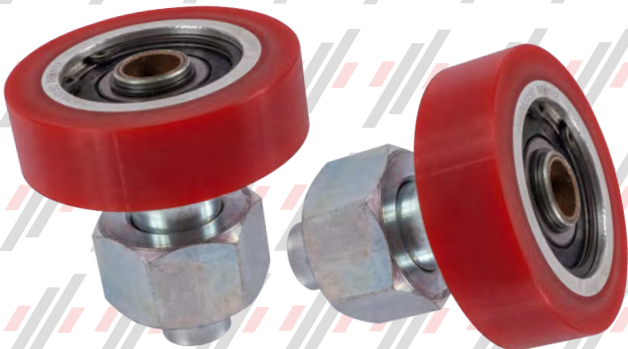

PMP27166
COARSE THREAD FLANGE KIT (2 PC. - 3" x 7/8" FACE)
THRU AXLE - MONTGOMERY WALKWAY
HARDWARE INCLUDED