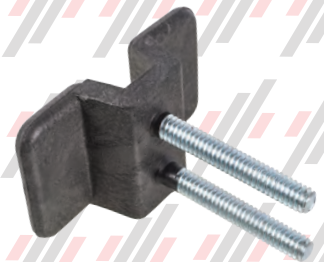

PMP15296-LH
NEWEL ROLLER ASSEMBLY - CALL FOR SIZE
MONTGOMERY ESCALATOR