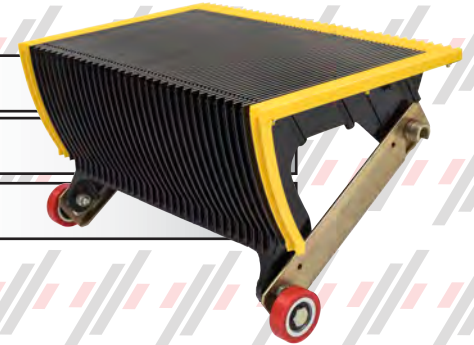

PMP32650012

STEP - 3E CAST BLACK w/YELLOW DEMARCATIONS SUPPLIED - E-SERIES HR ESCALATOR

PMP32650011

STEP - 3E CAST BLACK w/BLACK DEMARCATIONS SUPPLIED - E-SERIES HR ESCALATOR

PMP32650010

STEP - 3E CAST BLACK w/NO DEMARCATIONS SUPPLIED - E-SERIES HR ESCALATOR

PMP32650022

STEP - 3E CAST SILVER w/YELLOW DEMARCATIONS - E-SERIES HR ESCALATOR

PMP32650021

STEP - 3E CAST SILVER w/BLACK DEMARCATIONS - E-SERIES HR ESCALATOR

PMP32650020

STEP - 3E CAST SILVER w/NO DEMARCATIONS SUPPLIED - E-SERIES HR ESCALATOR

PMP32651012

STEP - 4E CAST BLACK w/YELLOW DEMARCATIONS - E-SERIES HR ESCALATOR

PMP32651011

STEP - 4E CAST BLACK w/BLACK DEMARCATIONS - E-SERIES HR ESCALATOR

PMP32651010

STEP - 4E CAST BLACK w/NO DEMARCATIONS SUPPLIED - E-SERIES HR ESCALATOR

PMP32651022

STEP - 4E CAST SILVER w/YELLOW DEMARCATIONS - E-SERIES HR ESCALATOR

PMP32651021

STEP - 4E CAST SILVER w/BLACK DEMARCATIONS - E-SERIES HR ESCALATOR

PMP32651020

STEP - 4E CAST SILVER w/NO DEMARCATIONS SUPPLIED - E-SERIES HR ESCALATOR

PMP32652012

STEP - 5E CAST BLACK w/YELLOW DEMARCATIONS - E-SERIES HR ESCALATOR

PMP32652011

STEP - 5E CAST BLACK w/BLACK DEMARCATIONS - E-SERIES HR ESCALATOR

PMP32652010

STEP - 5E CAST BLACK w/NO DEMARCATIONS SUPPLIED - E-SERIES HR ESCALATOR

PMP32652022

STEP - 5E CAST SILVER w/YELLOW DEMARCATIONS - E-SERIES HR ESCALATOR

PMP32652021

STEP - 5E CAST SILVER w/BLACK DEMARCATIONS - E-SERIES HR ESCALATOR

PMP32652020

STEP - 5E CAST SILVER w/NO DEMARCATIONS SUPPLIED - E-SERIES HR ESCALATOR

PLEASE INDICATE TREAD COLOR WHEN ORDERING