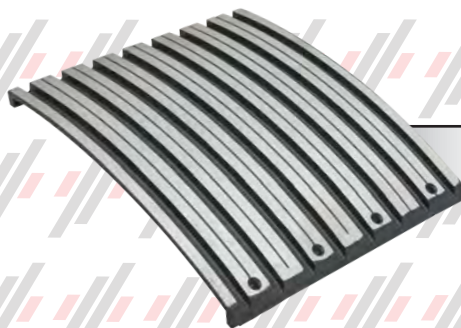

PM1000201

RISER FLUSH FRAME - 3E, 4E, & 5E HR ESCALATOR