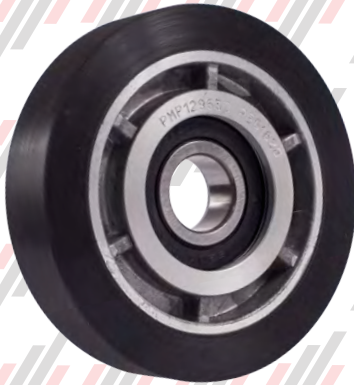

PMP129630
ROLLER - STEP TRAIL - 3-15/16" OD
MONTGOMERY HR ESCALATOR