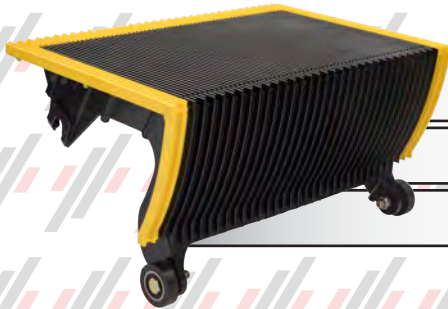

PMP32639322

STEP - 3E CAST SILVER w/YELLOW DEMARCATIONS - E5000 ESCALATOR

PMP32639321

STEP - 3E CAST SILVER w/BLACK DEMARCATIONS - E5000 ESCALATOR

PMP32639320

STEP - 3E CAST SILVER w/NO DEMARCATIONS SUPPLIED - E5000 ESCALATOR