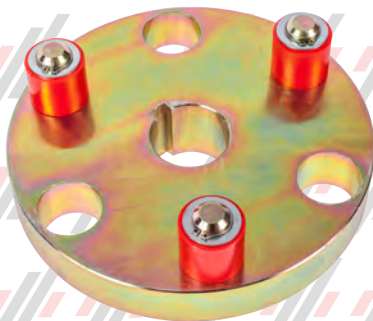

PMP7956
COUPLING ASSEMBLY - HALF - HR MOTOR
MONTGOMERY ESCALATOR