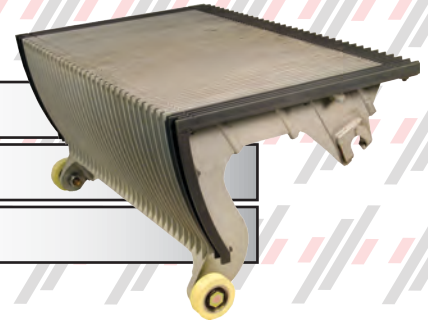

PMP32639222

STEP - 4E CAST SILVER w/YELLOW DEMARCATIONS - E5000 ESCALATOR

PMP32639221

STEP - 4E CAST SILVER w/BLACK DEMARCATIONS - E5000 ESCALATOR

PMP32639220

STEP - 4E CAST SILVER w/NO DEMARCATIONS SUPPLIED - E5000 ESCALATOR