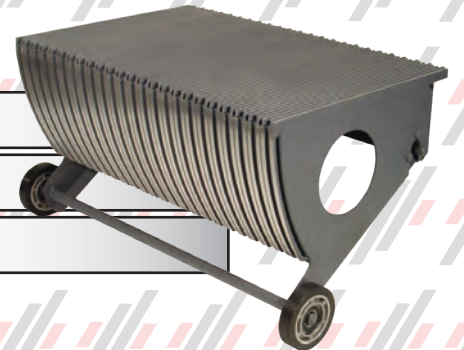

PM1000103

STEP - 3E w/SINGLE AXLE - 3" ROLLER, RECESSED FRAME - HR ESCALATOR

PM1000104

STEP - 4E w/SINGLE AXLE - 3" ROLLER, RECESSED FRAME - HR ESCALATOR

PM1000105

STEP - 5E w/SINGLE AXLE - 3" ROLLER, RECESSED FRAME - HR ESCALATOR