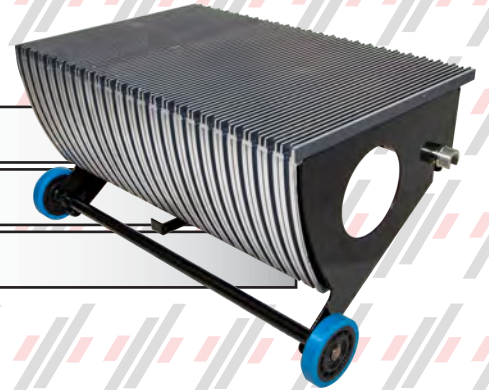

PMP32652020

STEP - 5E CAST SILVER w/NO DEMARCATIONS SUPPLIED - E-SERIES HR ESCALATOR

PLEASE INDICATE TREAD COLOR WHEN ORDERING

PMP34241001

STEP - 3E w/THRU AXLE - 3" ROLLER, RECESSED FRAME - HR ESCALATOR

PMP34242001

STEP - 4E w/THRU AXLE - 3" ROLLER, RECESSED FRAME - HR ESCALATOR

PMP34243001

STEP - 5E w/THRU AXLE - 3" ROLLER, RECESSED FRAME - HR ESCALATOR

PMP34244001

STEP - 3E w/THRU AXLE - 4" ROLLER, FLUSH FRAME CONVERSION STEP - HR ESCALATOR