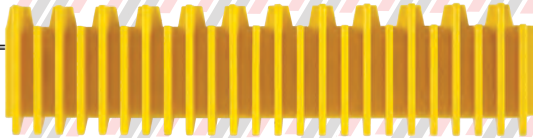

PM69463102 (YELLOW)
DEMARCATION TREAD - LEFT
MONTGOMERY ESCALATOR

PM69464102 (YELLOW)
DEMARCATION TREAD - RIGHT
MONTGOMERY ESCALATOR

PM69465102 (YELLOW)
DEMARCATION TREAD - CENTER
MONTGOMERY ESCALATOR