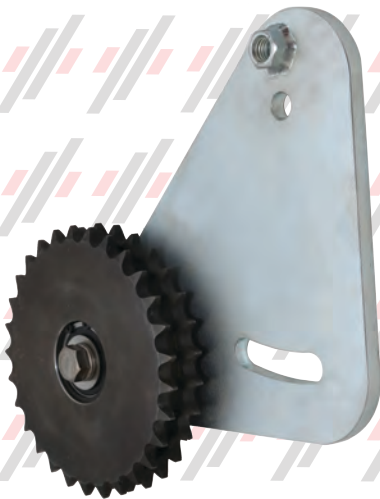

PM94462001

SPROCKET & BUSHING - #50-18T
E5000 ESCALATOR

PM94462002

SPROCKET & BUSHING - #40-22T
E5000 ESCALATOR

PM60160

ROLLER - HR CHAIN IDLER
MONTGOMERY HR ESCALATOR

PM58478

CHAIN - HR DRIVE #100 - 176.25 OAL - HR ESCALATOR