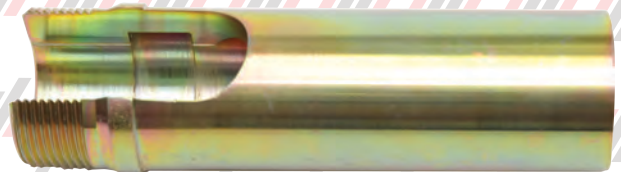

PM67436001
SLEEVE - STEP AXLE END
MONTGOMERY ESCALATOR