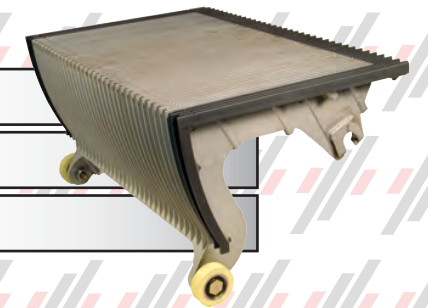

PMP32639122

STEP - 5E CAST SILVER w/YELLOW DEMARCATIONS - E5000 ESCALATOR

PMP32639121

STEP - 5E CAST SILVER w/BLACK DEMARCATIONS - E5000 ESCALATOR

PMP32639120

STEP - 5E CAST SILVER w/NO DEMARCATIONS SUPPLIED - E5000 ESCALATOR