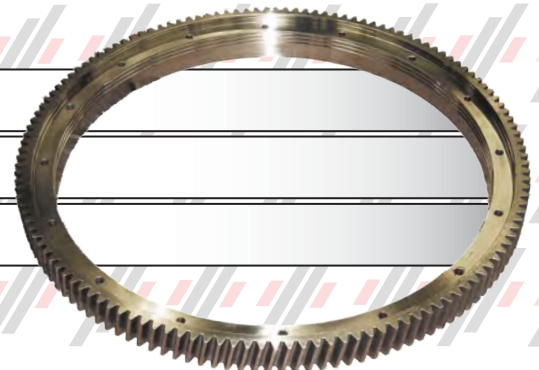

Motors & Reducers

PM69047001

MOTOR - 11.5HP - 1800RPM - E-5000 ESCALATOR

For Any Larger Escalator Components Like These, Please Call Us (800) 233-0838

PMP15067R

3E GEARBOX WITH NEW WORM & GEAR
MONTGOMERY ESCALATOR - REBUILT w/CORE EXCHANGE

PMP15067R1

3E GEARBOX, INSPECT, NEW BEARINGS/SEALS
MONTGOMERY ESCALATOR - REBUILT w/CORE EXCHANGE

PMP15066R

4E GEARBOX WITH NEW WORM & GEAR
MONTGOMERY ESCALATOR - REBUILT w/CORE EXCHANGE

PMP15066R1

4E GEARBOX, INSPECT, NEW BEARINGS/SEALS
MONTGOMERY ESCALATOR - REBUILT w/CORE EXCHANGE

PMP15065R

5E GEARBOX w/NEW WORM & GEAR
MONTGOMERY ESCALATOR - REBUILT w/CORE EXCHANGE

PMP15065R1

5E GEARBOX, INSPECT, NEW BEARINGS/SEALS
MONTGOMERY ESCALATOR - REBUILT w/CORE EXCHANGE

PMP15364

SEAL KIT - HIGH SPEED
MONTGOMERY HR GEARBOX

PM0200901

SET - LONG & SHORT TOOLS INSERTION SET
MONTGOMERY GEARBOX

PM28840

SEAL - RETAINER GEARBOX - 80mm - MONTGOMERY ESCALATOR

PM30030

RING GEAR - LH (1 PIECE) - MONTGOMERY ESCALATOR

PM46823

RING GEAR - LH (2 PIECE) - MONTGOMERY ESCALATOR

PM46636

RING GEAR - RH DUAL DRIVE - MONTGOMERY ESCALATOR

PM39486

SHIM KIT - HR - MONTGOMERY ESCALATOR