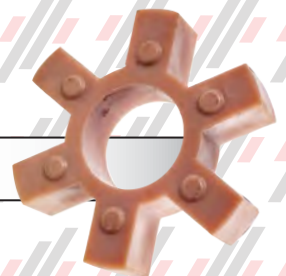

PMP7956
COUPLING ASSEMBLY - HALF - HR MOTOR
MONTGOMERY ESCALATOR