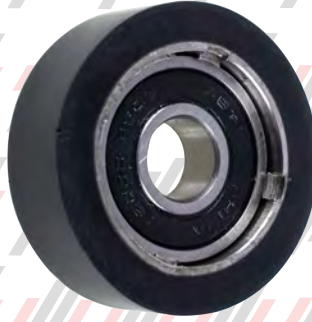

PM16085053
RETAINING RING - STEP CHAIN EXTENDED PIN
HR ESCALATOR

PM46663
RETAINING RING - STEP CHAIN EXTENDED PIN
HR ESCALATOR

"PARTS AND ASSEMBLY ONLY"

PM69070001
ROLLER - TRAIL WHEEL - 2.5" OD
E5000 ESCALATOR

PM69006002
ROLLER - STEP GUIDE - 1.5" OD
E5000 ESCALATOR

PMP23230
ROLLER - STEP TRAIL - 3" OD
HR ESCALATOR

PMP129630
ROLLER - STEP TRAIL - 3-15/16" OD
MONTGOMERY HR ESCALATOR

PMP5985
STEP TRAIL ROLLER - 4" OD
HR ESCALATOR