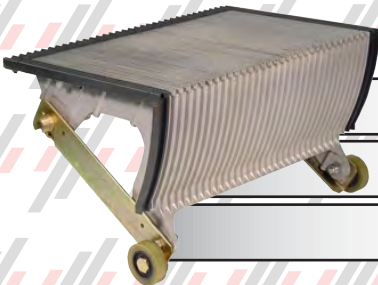

PMP32652020

STEP - 5E CAST SILVER w/NO DEMARCATIONS SUPPLIED - E-SERIES HR ESCALATOR

PLEASE INDICATE TREAD COLOR WHEN ORDERING

PMP34241001

STEP - 3E w/THRU AXLE - 3" ROLLER, RECESSED FRAME - HR ESCALATOR

PMP34242001