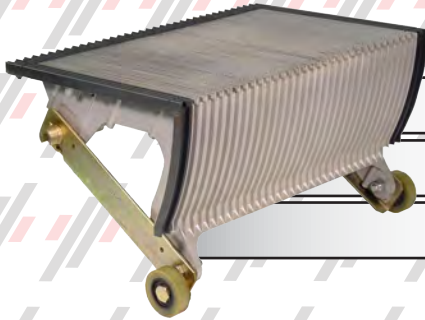

PMP32650022

STEP - 3E CAST SILVER w/YELLOW DEMARCATIONS - E-SERIES HR ESCALATOR

PMP32650021

STEP - 3E CAST SILVER w/BLACK DEMARCATIONS - E-SERIES HR ESCALATOR

PMP32650020

STEP - 3E CAST SILVER w/NO DEMARCATIONS SUPPLIED - E-SERIES HR ESCALATOR

PMP32651012

STEP - 4E CAST BLACK w/YELLOW DEMARCATIONS - E-SERIES HR ESCALATOR

PMP32651011

STEP - 4E CAST BLACK w/BLACK DEMARCATIONS - E-SERIES HR ESCALATOR

PMP32651010

STEP - 4E CAST BLACK w/NO DEMARCATIONS SUPPLIED - E-SERIES HR ESCALATOR