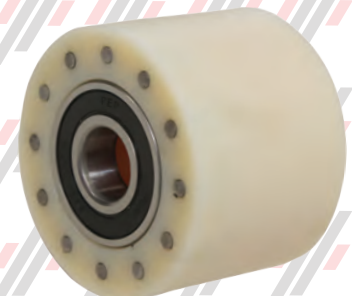

PM93885001

BELT - HR DRIVE V-BELT
E5000 ESCALATOR

PM93653001

BELT - HR DRIVE SYNC
E5000 ESCALATOR

PM32885002

ROLLER - HR SUPPORT 3" OD
MONTGOMERY ESCALATOR

PMP24811

ROLLER - IDLER HR SPEED
MONTGOMERY ESCALATOR