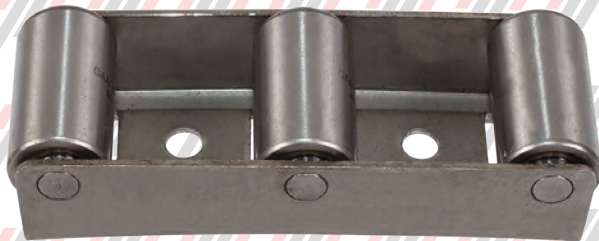

POGAA471FL1
NEWEL 3 BEARING ASSEMBLY - 15mm - 506SL ESCALATOR