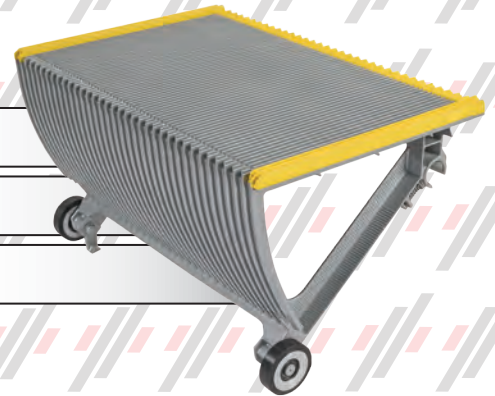

**POGO9703BS9**

STEP - 600mm BLACK w/SIDE & REAR INSERTS - 506 ESCALATOR

**POGO9703BS10**

STEP - 800mm BLACK w/SIDE & REAR INSERTS - 506 ESCALATOR

**POGO9703BS12**

STEP - 1000mm BLACK w/SIDE & REAR INSERTS - 506 ESCALATOR

**POGO9703BS9S**

STEP - 600mm SILVER w/SIDE & REAR INSERTS - 506 ESCALATOR

**POGO9703BS10S**

STEP - 800mm SILVER w/SIDE & REAR INSERTS - 506 ESCALATOR

**POGO9703BS12S**

STEP - 1000mm SILVER w/SIDE & REAR INSERTS - 506 ESCALATOR