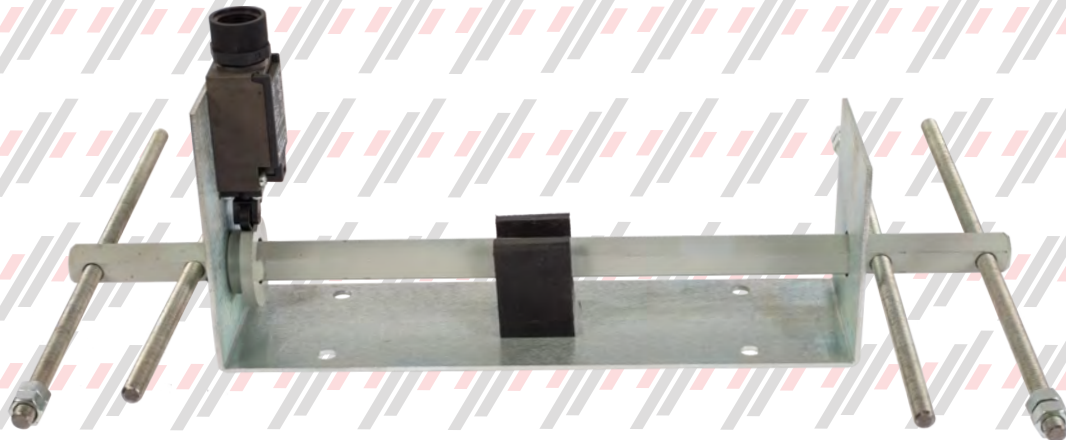

PO0100503

STEP LEVEL DEVICE - 600mm - J, UB & 506 ESCALATOR

PO0100502

STEP LEVEL DEVICE - 600mm - R & RB ESCALATOR

PO0100504

STEP LEVEL DEVICE - 800mm - J, UB & 506 ESCALATOR

PO0100501

STEP LEVEL DEVICE - 1000mm - R & RB ESCALATOR

PO0100505

STEP LEVEL DEVICE - 900mm - J, UB & 506 ESCALATOR

PO0100506

STEP LEVEL DEVICE - 1000mm - J, UB & 506 ESCALATOR