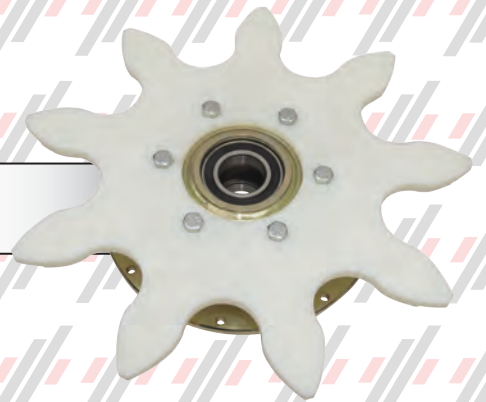

POGO2215AB53
PIN WHEEL GEAR - LINEAR DRIVE
506NCE ESCALATOR

POGAA195NN1
SPROCKET - NYLON HR DRIVE
506SL ESCALATOR

POGAA195NT1
SPROCKET/HUB - HR DRIVE
506NCE ESCALATOR