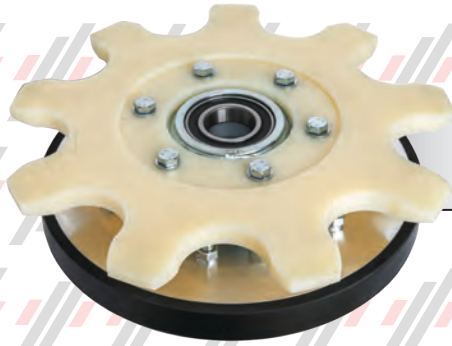

**POFOA290AL**  
ROLLER - STEP CHAIN 140mm OD  
RAC ESCALATOR

**PO0900102**  
ROLLER - CHAIN 4" OD x 1" - 20mm BORE  
HD ESCALATOR

**POA290AB1**  
ROLLER - STEP & CHAIN 5.5 OD  
O ESCALATOR

**PO290G1**  
ROLLER - STEP TRAIL 5.5"  
ML ESCALATOR

**POG02215B36**  
ROLLER - CHAIN 4" OD x 1"  
HD ESCALATOR

For All Your Premium Handrail Needs Please See Page 18

Inventory is Assured

Endless & Open Ended

Quality is Essential

All Makes & Models

••••• WE SHIP WORLDWIDE •••••

**POGOA2215AB32**  
SPROCKET/SHEAVE ASSEMBLY - HR DRIVE  
506SL ESCALATOR

**POGAA195NV1**  
SPROCKET/SHEAVE ASSEMBLY - HR DRIVE  
506NCE ESCALATOR

**POGO2215AB53**  
PIN WHEEL GEAR - LINEAR DRIVE  
506NCE ESCALATOR