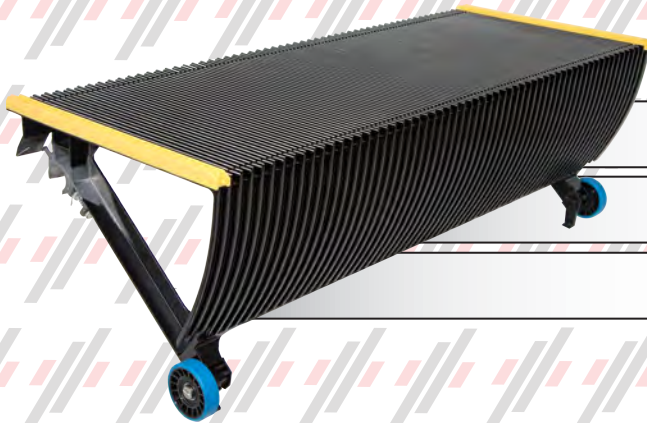

**POGO9703BS9**

STEP - 600mm BLACK w/SIDE & REAR INSERTS - 506 ESCALATOR

**POGO9703BS10**

STEP - 800mm BLACK w/SIDE & REAR INSERTS - 506 ESCALATOR

**POGO9703BS12**

STEP - 1000mm BLACK w/SIDE & REAR INSERTS - 506 ESCALATOR

**POGO9703BS9S**

STEP - 600mm SILVER w/SIDE & REAR INSERTS - 506 ESCALATOR

**POGO9703BS10S**

STEP - 800mm SILVER w/SIDE & REAR INSERTS - 506 ESCALATOR

**POGO9703BS12S**

STEP - 1000mm SILVER w/SIDE & REAR INSERTS - 506 ESCALATOR

**POGO9703BS33**

STEP - 600mm BLACK w/SIDE INSERTS ONLY - 506 ESCALATOR

**POGO9703BS34**

STEP - 800MM BLACK w/SIDE INSERTS ONLY - 506 ESCALATOR

**POGO9703BS36**

STEP - 1000mm BLACK w/SIDE INSERTS ONLY - 506 ESCALATOR