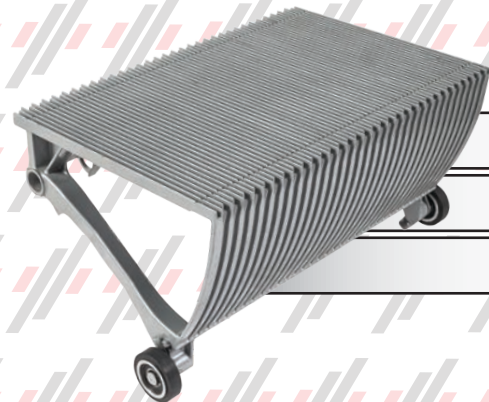

PK1000162

STEP - 600MM SILVER w/o DEMARCATIONS - KONE ECO 3000 ESCALATOR

PK1000161

STEP - 800MM SILVER w/o DEMARCATIONS - KONE ECO 3000 ESCALATOR

PK1000160

STEP - 1000MM SILVER w/o DEMARCATIONS - KONE ECO 3000 ESCALATOR

PK1000165

STEP - 600MM BLACK w/o DEMARCATIONS - KONE ECO 3000 ESCALATOR

PK1000164

STEP - 800MM BLACK w/o DEMARCATIONS - KONE ECO 3000 ESCALATOR

PK1000163

STEP - 1000MM BLACK w/o DEMARCATIONS - KONE ECO 3000 ESCALATOR

PK1000106

STEP - 600mm SILVER - O&K ESCALATOR

PK2424174

STEP - 800mm SILVER - O&K ESCALATOR

PK2231070

STEP - 1000mm SILVER - O&K ESCALATOR

****ALL STEPS AVAILABLE WITH PAINTED DEMARCATION LINES****

PLEASE INDICATE TREAD COLOR & ROLLER DIAMETER WHEN ORDERING