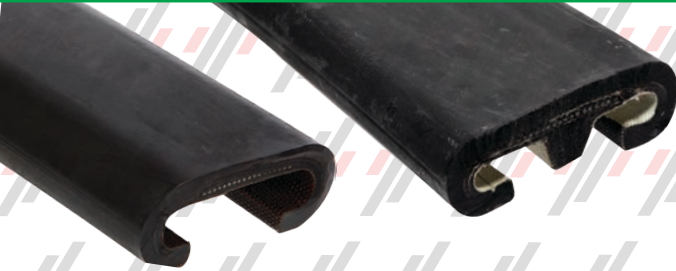

Handrails

SE1379

HANDRAIL - STANDARD - O&K ESCALATOR

SET79

HANDRAIL - SLIMLINE - O&K ESCALATOR

SET89

HANDRAIL - V-RAIL - O&K ESCALATOR