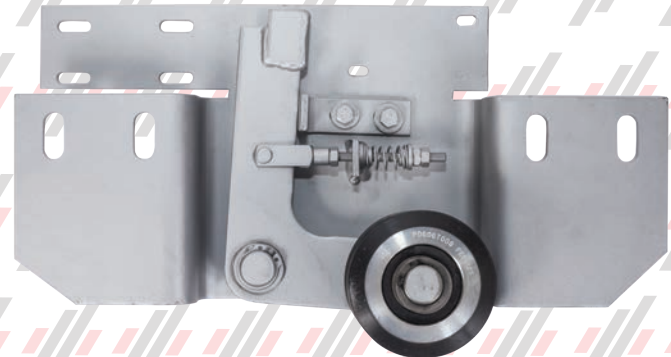

* On Exchange *

PK0100401

MISSING STEP SWITCH ASSEMBLY
DOUBLE ROLLER - O&K ESCALATOR