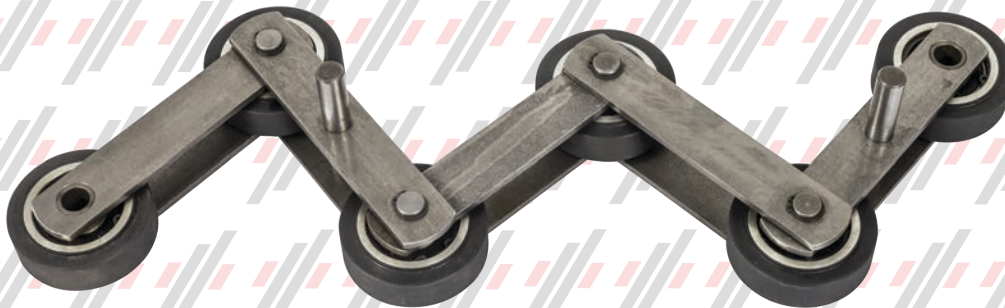

STEP CHAIN - 1 AXLE SECTION 13KV-C - O&K ESCALATOR

PK1100131

STEP CHAIN - 1 AXLE SECTION 13KV-C SP - O&K ESCALATOR

PK1100102

STEP CHAIN - 10 AXLE SECTION 13mm PIN - O&K ESCALATOR

PK1100101

STEP CHAIN - 1 AXLE SECTION 13mm PIN - O&K ESCALATOR

PK1100112

STEP CHAIN - 10 AXLE SECTION 14.5mm PIN THRU LINK
O&K ESCALATOR

PK1100111

STEP CHAIN - 1 AXLE SECTION 14.5mm PIN THRU LINK
O&K ESCALATOR

PK2208199

STEP CHAIN - 10 AXLE SECTION 15mm PIN - O&K ESCALATOR