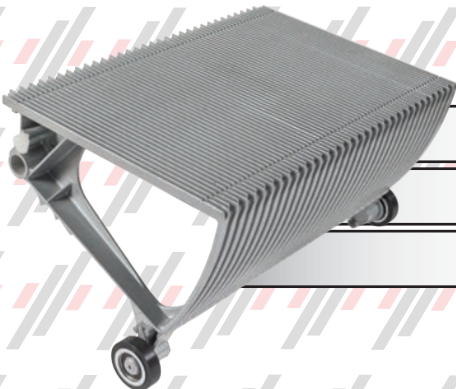

PK1000152

STEP - 600MM SILVER w/YELLOW DEMARCATIONS - KONE ECO 3000 ESCALATOR

PK1000151

STEP - 800MM SILVER w/YELLOW DEMARCATIONS - KONE ECO 3000 ESCALATOR

PK1000150

STEP - 1000MM SILVER w/YELLOW DEMARCATIONS - KONE ECO 3000 ESCALATOR

PK1000155

STEP - 600MM BLACK w/YELLOW DEMARCATIONS - KONE ECO 3000 ESCALATOR

PK1000154

STEP - 800MM BLACK w/YELLOW DEMARCATIONS - KONE ECO 3000 ESCALATOR

PK1000153

STEP - 1000MM BLACK w/YELLOW DEMARCATIONS - KONE ECO 3000 ESCALATOR

PK1000162

STEP - 600MM SILVER w/o DEMARCATIONS - KONE ECO 3000 ESCALATOR

PK1000161

STEP - 800MM SILVER w/o DEMARCATIONS - KONE ECO 3000 ESCALATOR

PK1000160

STEP - 1000MM SILVER w/o DEMARCATIONS - KONE ECO 3000 ESCALATOR