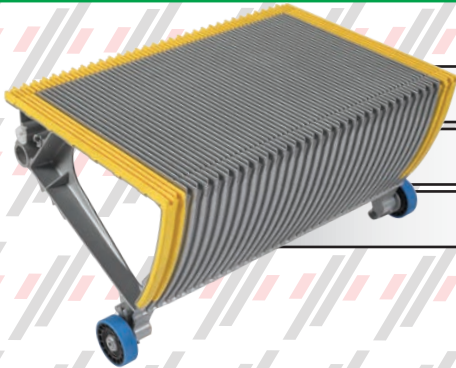

PK1000152

STEP - 600MM SILVER w/YELLOW DEMARCATIONS - KONE ECO 3000 ESCALATOR

PK1000151

STEP - 800MM SILVER w/YELLOW DEMARCATIONS - KONE ECO 3000 ESCALATOR

PK1000150

STEP - 1000MM SILVER w/YELLOW DEMARCATIONS - KONE ECO 3000 ESCALATOR