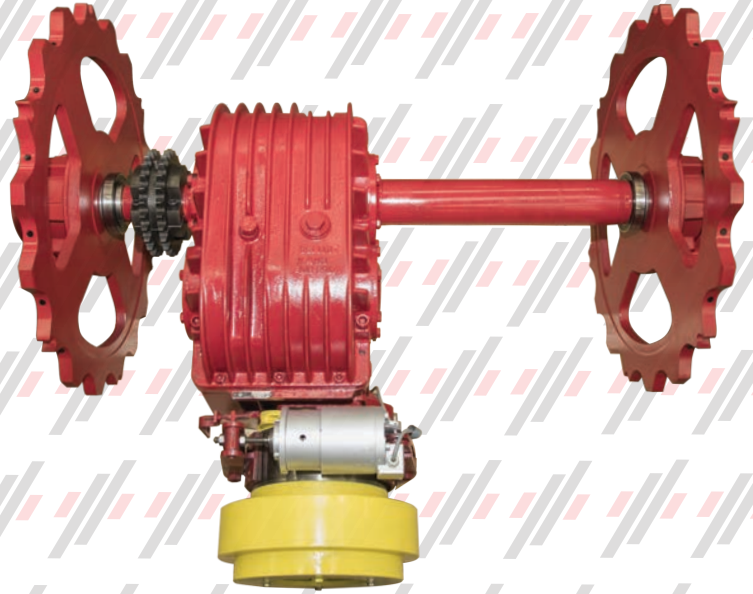

PKKM5072732H01

FRONT PLATE - OUTER LOWER LEFT
KONE ECO ESCALATOR

PKKM5072733H01

FRONT PLATE - INNER LOWER LEFT
KONE ECO ESCALATOR

PK0008110
UNIVERSAL JOINT - O&K ESCALATOR

**For Any Larger Escalator Components Like These,
Please Call Us (800) 233-0838**